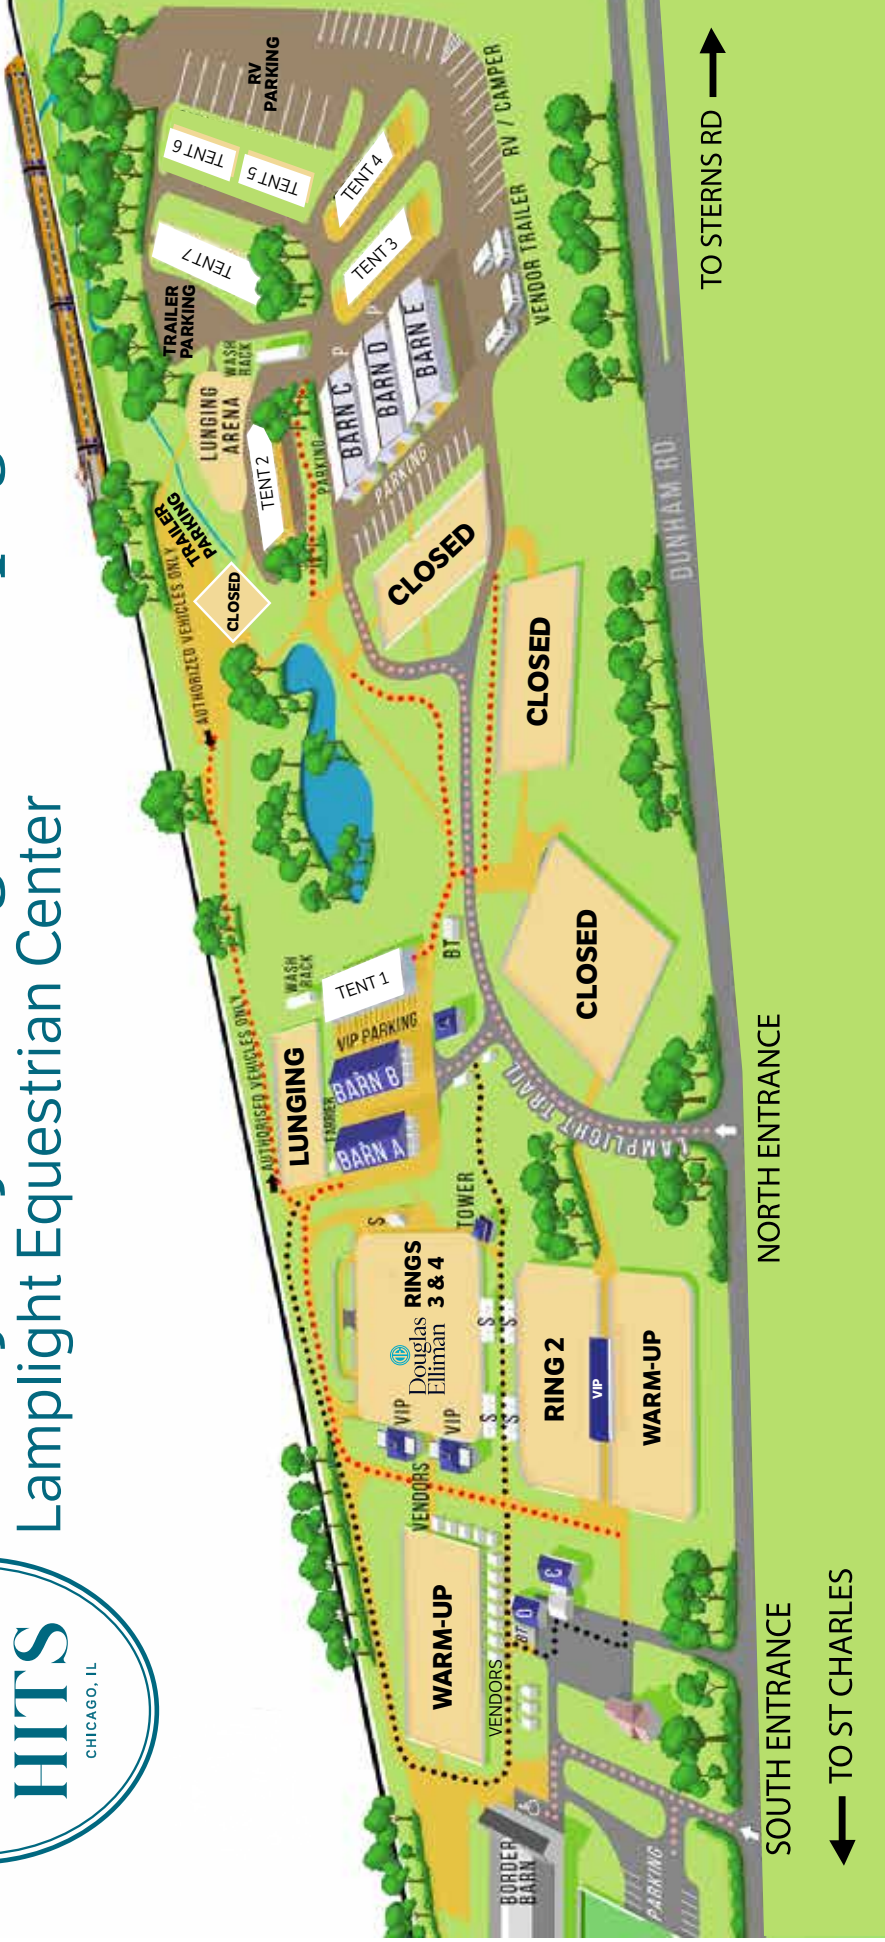

Windy City Dressage at Lamplight I&II

Lamplight Equestrian Center