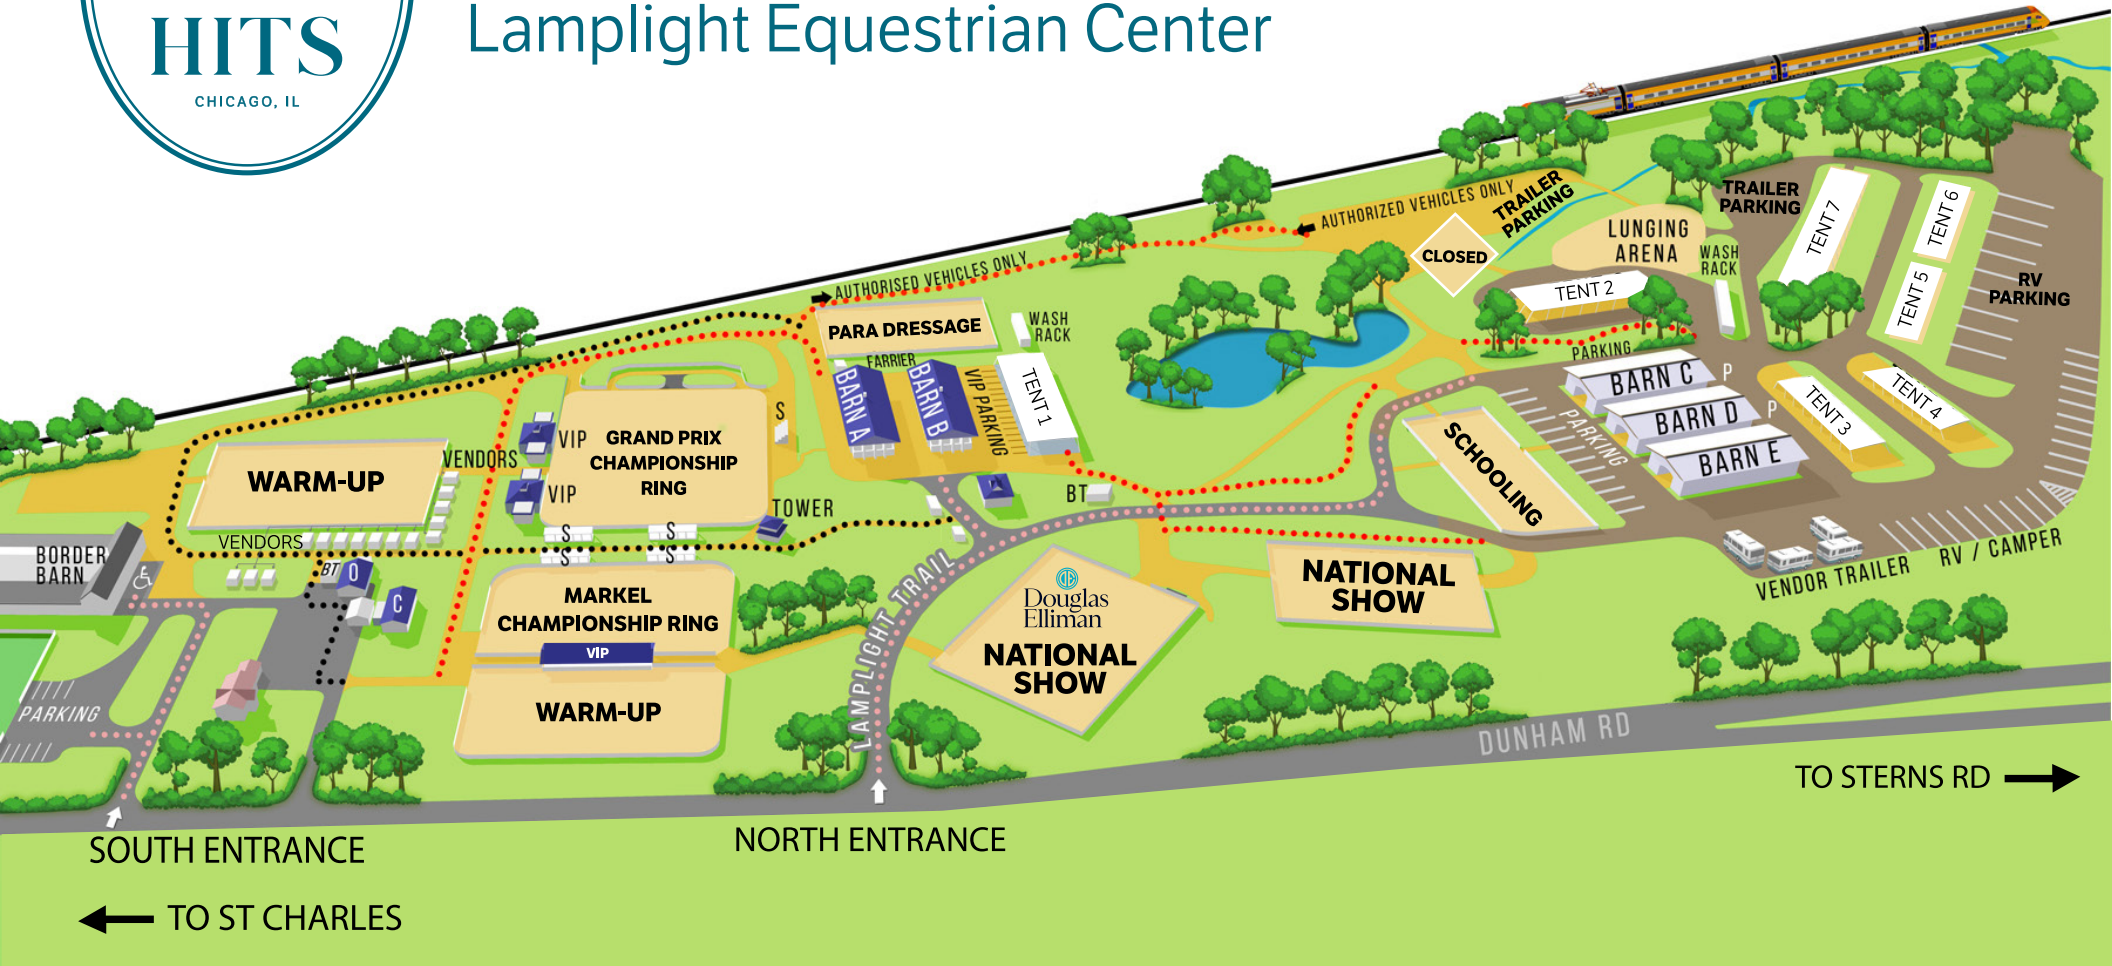

Chicago Dressage Series

Lamplight Equestrian Center

UNITED STATES
DRESSAGE
FESTIVAL OF CHAMPIONS

mm
maria mendelsohn
FINE EQUESTRIAN AND LUXURY PROPERTIES

DE Douglas Elliman